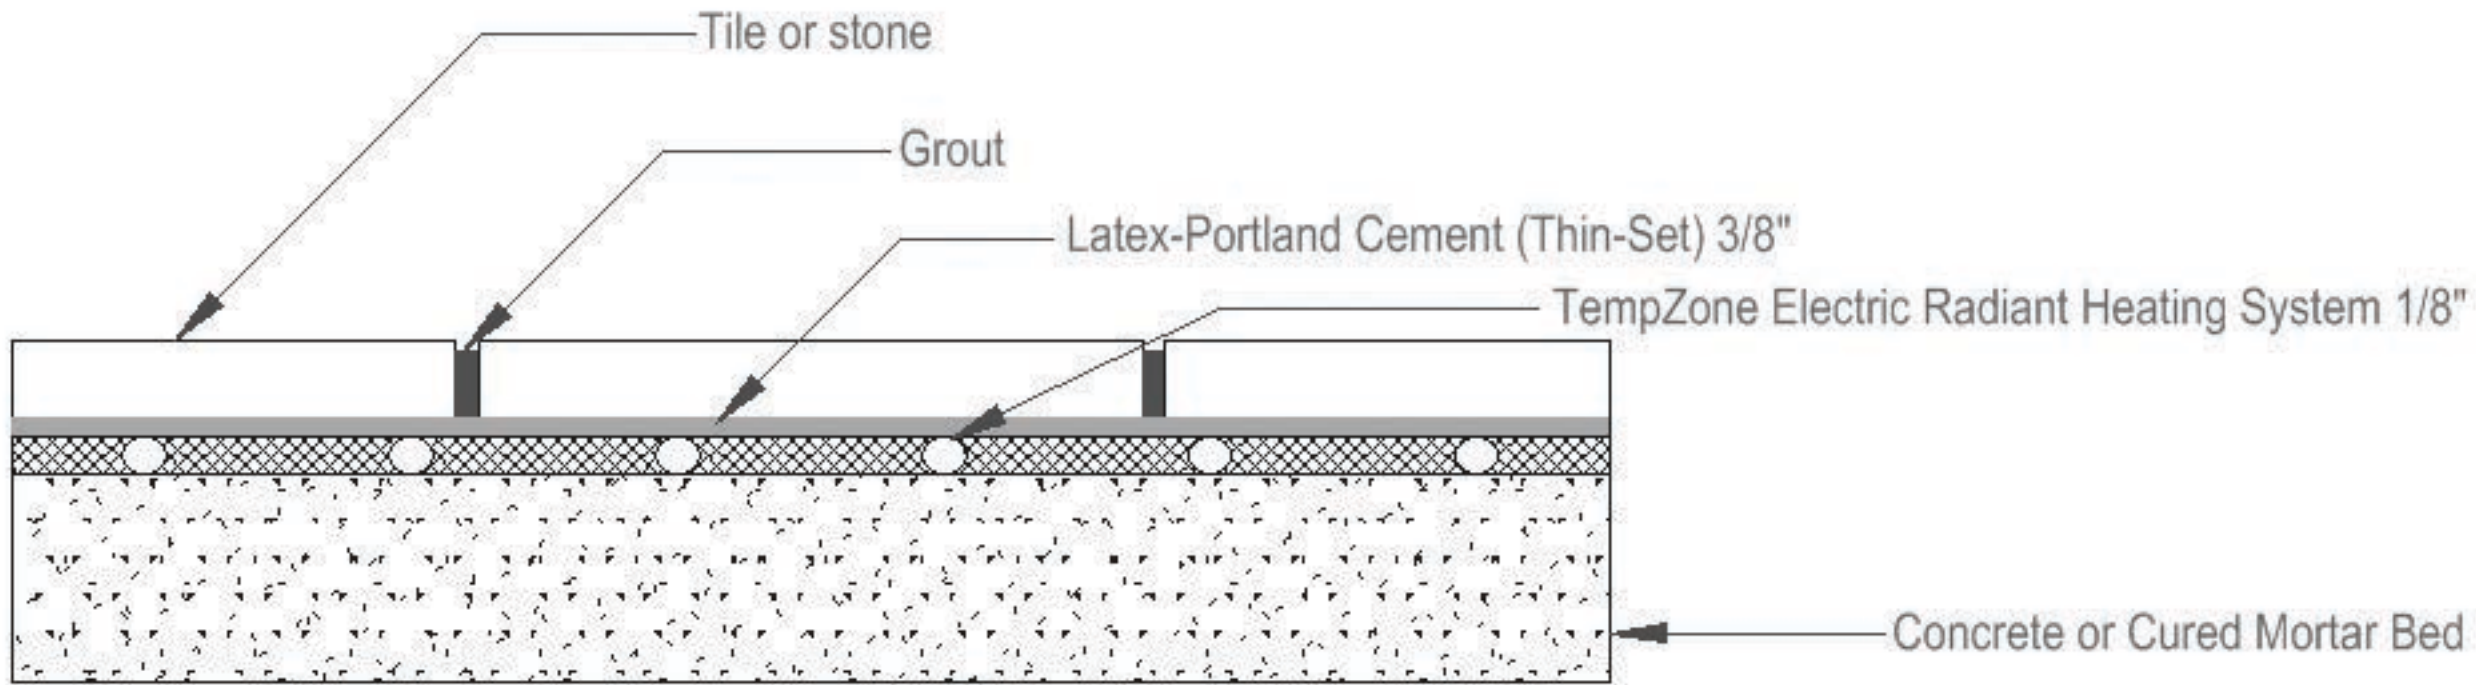

WarmlyYours

Be Connected.

Be Warm. Be Radiant.

SCALE: N.T.S.

Application: Tile / Concrete / Latex-Portland Cement (Thin-set)

Company : WarmlyYours PH: 1-800-875-5285 FAX: 1-800-408-1100

Product : TempZone