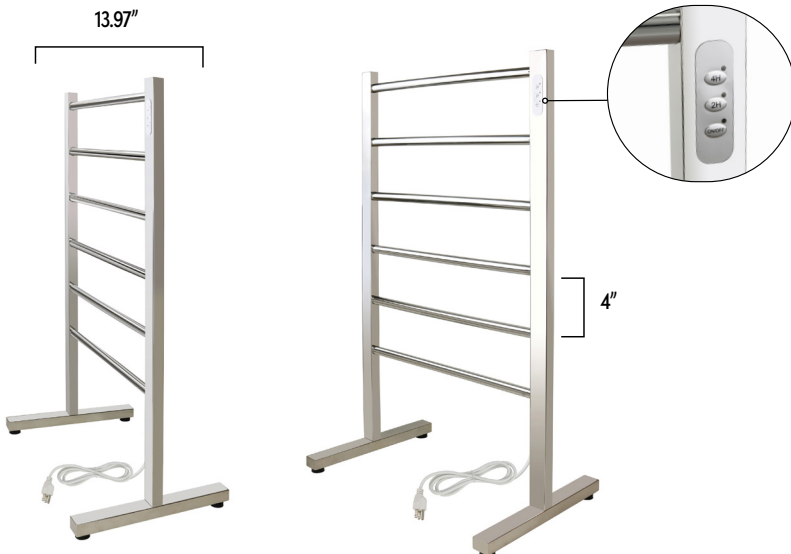

## - Freestanding - Plug-in 120 VAC

The Ibiza towel warmer from WarmlyYours represents the perfect blend of versatility and functionality. With its freestanding construction and plug-in connection, the DIY-friendly Ibiza, unlike wall-mounted towel warmers, can be used in almost any room with a functioning outlet and easily moved to different locations.

Additionally, the integrated control offers several options: manual on/off control, on for 2 hours, and on for 4 hours. The 6 evenly spaced bars of the Ibiza towel warmer will deliver a heat output of 222 BTUs per hour, which will not only warm your towel or bathrobe but it can also dry them between uses. This model's polished finish and 304-stainless steel construction means the Ibiza is sure to be a star attraction in any room.

This model comes with built-in TempSmart™ overheat protection to prevent the unit's surface temperature from exceeding 149°F (65°C).

Available in:

Polished  
Stainless Steel

Dimensions  
21.85" W x 34.84" H x 13.97" D

### Specifications

Voltage:	120 volts
Watts:	65 watts
Number of Bars:	6
Cord Length:	71"
Construction Material:	304-stainless steel
Warranty:	5 years